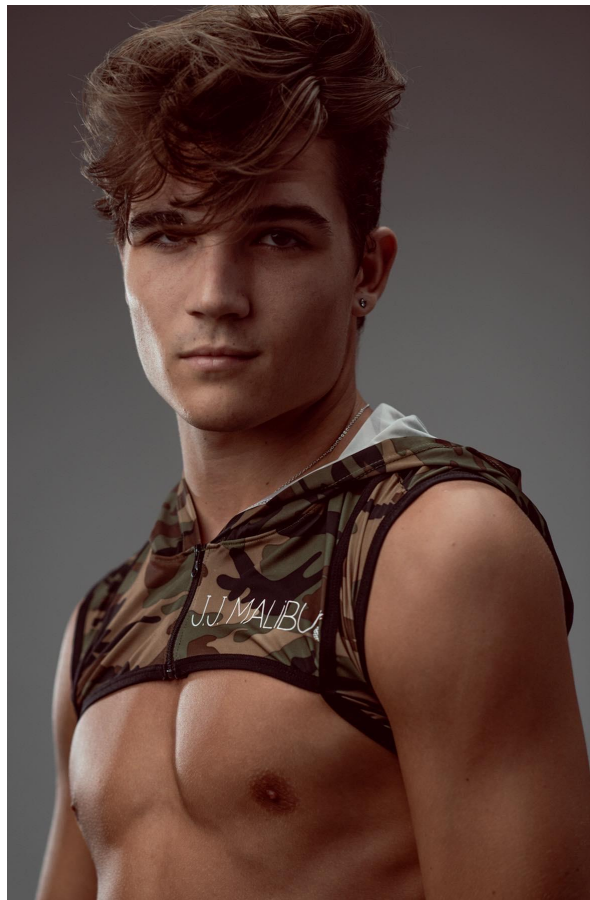

# Michael Mottram

@michaelmottram21

## Model / Actor

Height: 5'11

Weight: 165

Hair: brown

Eyes: brown

Chest: 40

Waist: 31

Inseam: 30