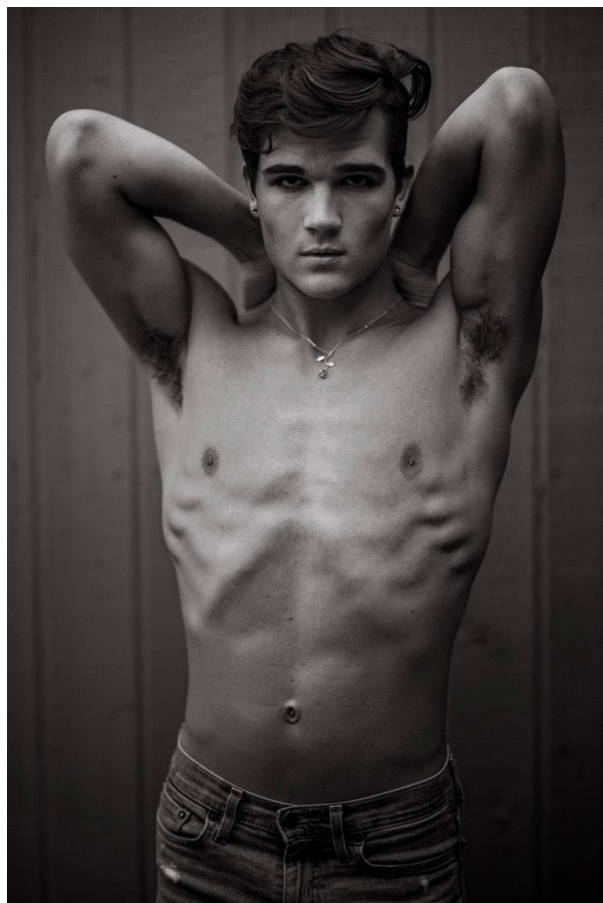

## Model / Actor

Height: 5'11

Weight: 165

Hair: brown

Eyes: brown

Chest: 40

Waist: 31

Inseam: 30